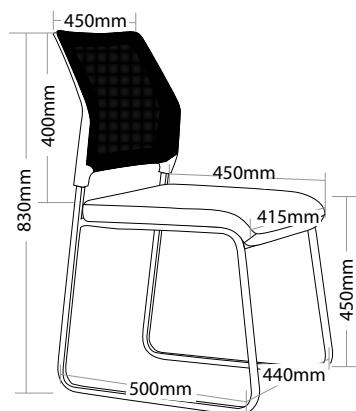

R7 HOSPITALITY SEATING

NEO

» FEATURES

- » Not available with arms
- » Stackable
 - » Maximum 5 chairs on floor
- » Square tube
- » Mesh back
- » Padded seat
- » Black metal frame
- » Available in black only
- » Minor assembly required
- » Suitable for indoor use only
- » 3 year warranty
- » Weight limit is 120kg

INDOOR USE ONLY

X Do not use as a step ladder

NEO

NEO HOSPITALITY SEATING

NEO

BACK VIEW

SIDE VIEW