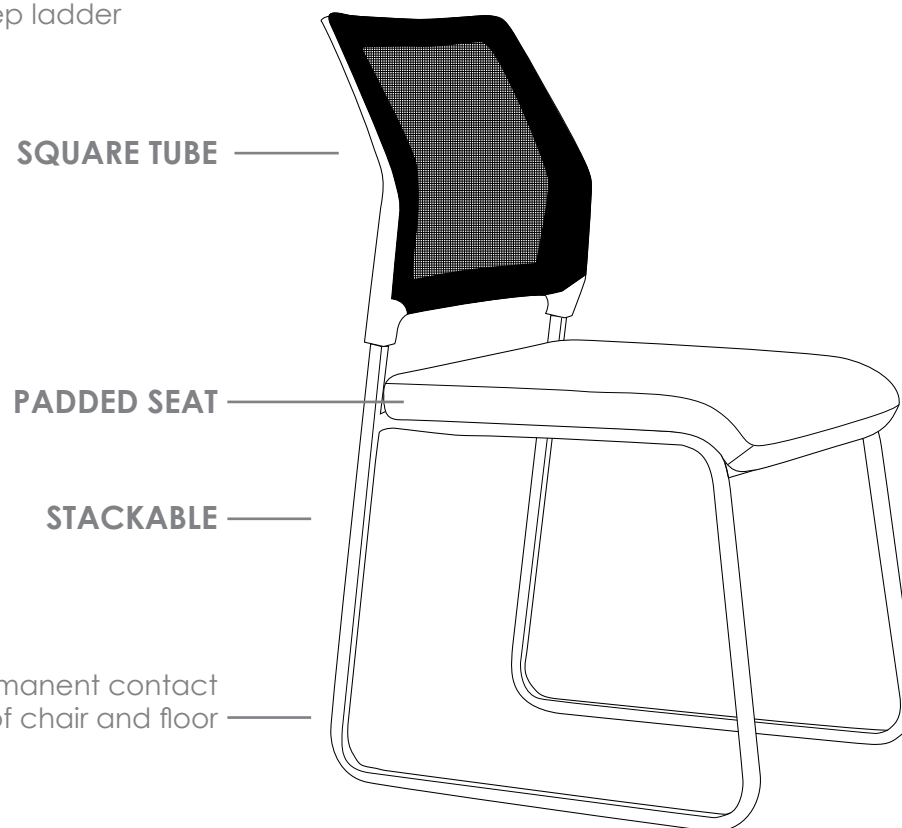

R7 HOSPITALITY SEATING

NEO

» FEATURES

- » Not available with arms
- » Stackable
 - » Maximum 5 chairs on floor
- » Square tube
- » Mesh back
- » Padded seat
- » Black metal frame
- » Available in black only
- » Minor assembly required
- » Suitable for indoor use only
- » 3 year warranty
- » Weight limit is 120kg

INDOOR USE ONLY

X Do not use as a step ladder

NEO

NEO HOSPITALITY SEATING

NEO

BACK VIEW

SIDE VIEW