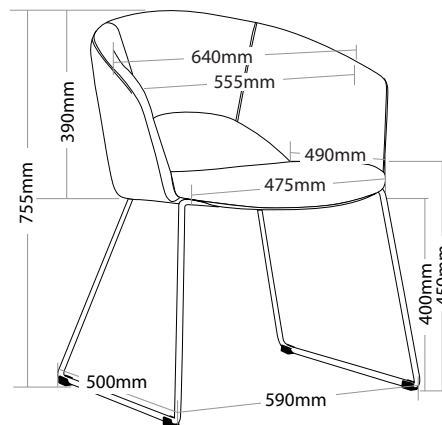

R9 BREAKOUT SEATING

TONIC

FEATURES

- » High density seat foam
- » Moulded back foam
- » Solid rod sled base chrome frame
- » Available in Sega charcoal and red only
- » Minor assembly required
- » Suitable for indoor use only
- » 5 year warranty
- » Weight limit is 120kg

COLOUR

INDOOR USE ONLY

✘ Do not use as a step ladder

TONIC

TONIC BREAKOUT SEATING

TONIC-C

TONIC-R

BACKVIEW