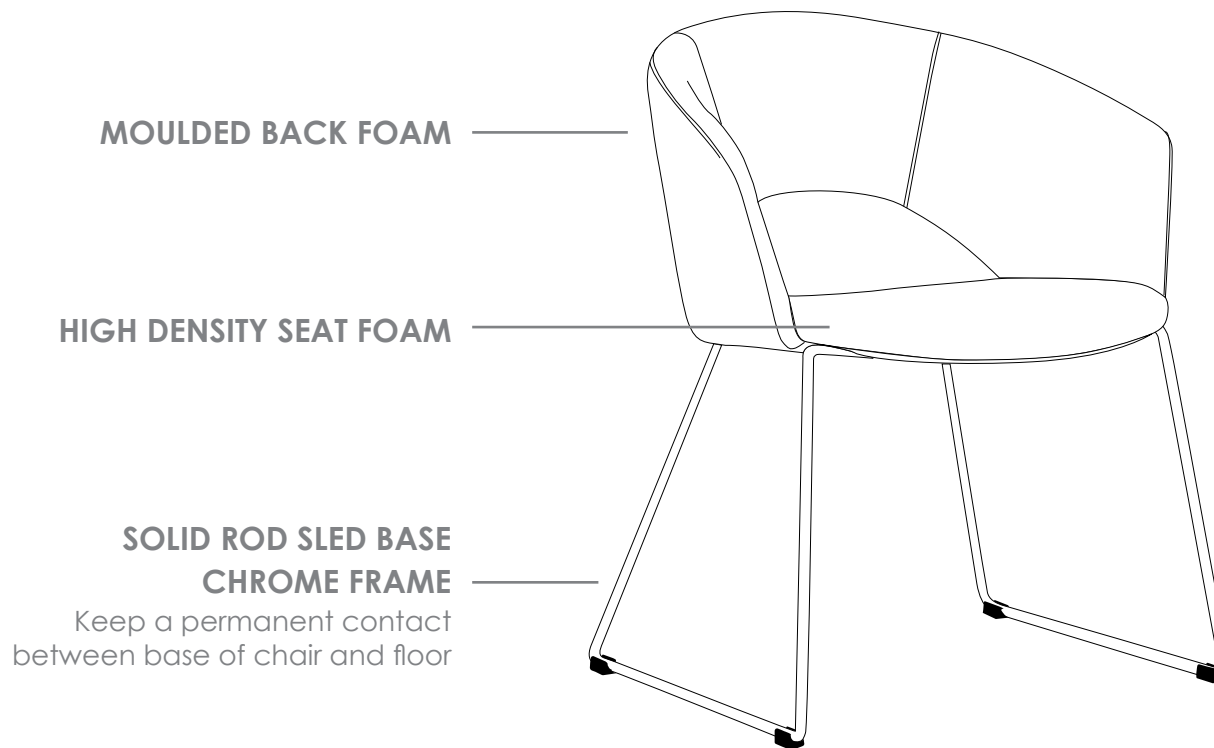

R9 BREAKOUT SEATING

TONIC

FEATURES

- » High density seat foam
- » Moulded back foam
- » Solid rod sled base chrome frame
- » Available in Sega charcoal and red only
- » Minor assembly required
- » Suitable for indoor use only
- » 5 year warranty
- » Weight limit is 120kg

COLOUR

INDOOR USE ONLY

✘ Do not use as a step ladder

TONIC

TONIC BREAKOUT SEATING

TONIC-C

TONIC-R

BACKVIEW