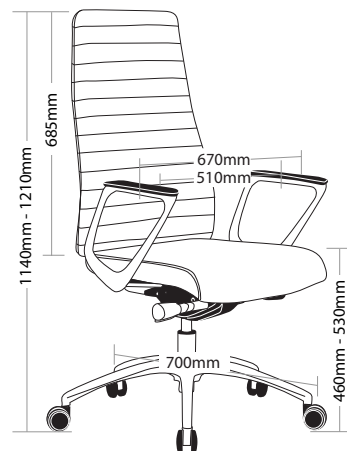

R6 EXECUTIVE SEATING

ENZO

FEATURES

- » Adjustable seat height
- » Adjustable seat and back angle
- » Adjustable seat depth (seat slider)
- » Adjustable weight tension
- » Fixed aluminium arms
- » Available in high and low back
- » Ribbed back
- » Synchron mechanism with 3 locking positions
- » 700mm aluminium base
- » Available in black leather only
- » Suitable for indoor use only
- » 3 year warranty
- » Weight limit is 120kg

INDOOR USE ONLY

✗ Do not use as a step ladder

ENZO-H