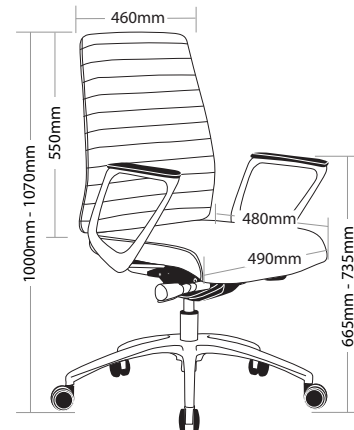

R6 EXECUTIVE SEATING

ENZO

FEATURES

- » Adjustable seat height
- » Adjustable seat and back angle
- » Adjustable seat depth (seat slider)
- » Adjustable weight tension
- » Fixed aluminium arms
- » Available in high and low back
- » Ribbed back
- » Synchron mechanism with 3 locking positions
- » 700mm aluminium base
- » Available in black leather only
- » Suitable for indoor use only
- » 3 year warranty
- » Weight limit is 120kg

INDOOR USE ONLY

✗ Do not use as a step ladder

ENZO-L