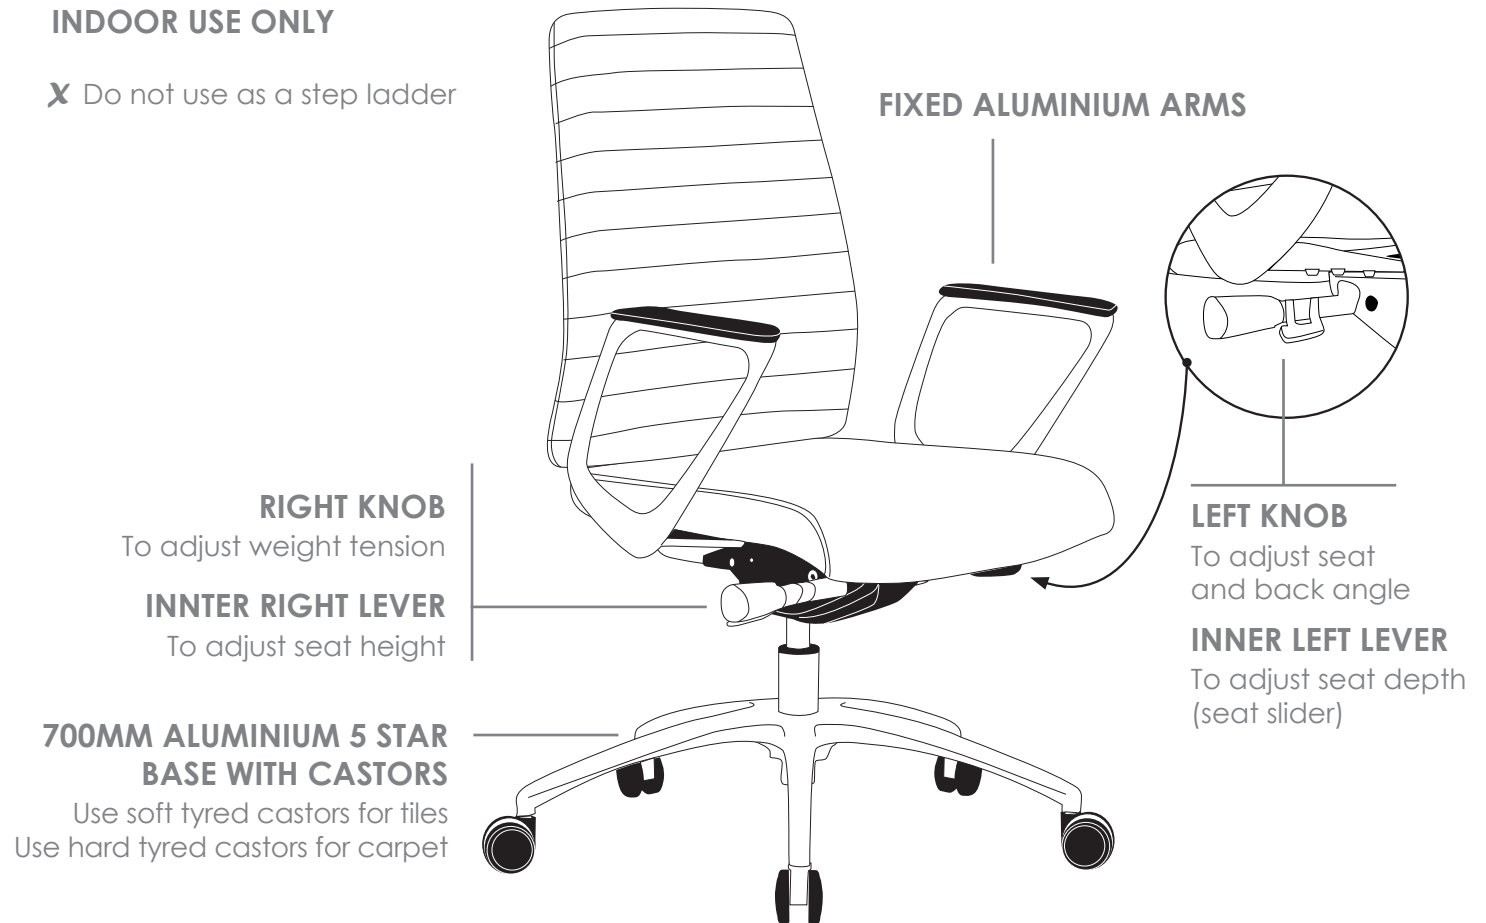

R6 EXECUTIVE SEATING

ENZO

FEATURES

- » Adjustable seat height
- » Adjustable seat and back angle
- » Adjustable seat depth (seat slider)
- » Adjustable weight tension
- » Fixed aluminium arms
- » Available in high and low back
- » Ribbed back
- » Synchron mechanism with 3 locking positions
- » 700mm aluminium base
- » Available in black leather only
- » Suitable for indoor use only
- » 3 year warranty
- » Weight limit is 120kg

INDOOR USE ONLY

✗ Do not use as a step ladder

ENZO-H