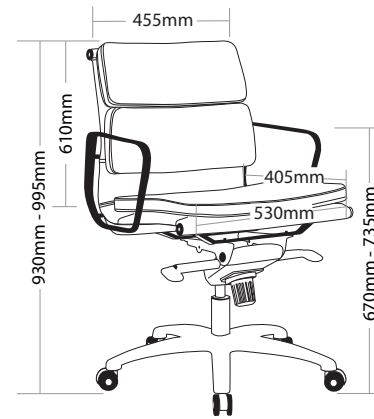

R6 EXECUTIVE SEATING

FLASH

FEATURES

FLEX1H/ FLEX1L

- » Adjustable seat height
- » Adjustable seat and back angle
- » Adjustable weight tension
- » Fixed arms
- » Available in high and low back
- » Knee tilt mechanism with 3 locking positions
- » 700mm aluminium base
- » Aluminium frame
- » Available in black leather only
- » Minor assembly required
- » Suitable for indoor use only
- » 5 year warranty
- » Weight limit is 120kg

FIXED ALUMINIUM ARMS

RIGHT LEVER

To adjust seat height

700MM ALUMINIUM 5 STAR BASE WITH CASTORS

Use soft tyred castors for tiles
Use hard tyred castors for carpet

FLEX1H

FLEX1L

FLVC1

FLASH EXECUTIVE SEATING

FLEX1H

FLEX1L

FLVC1