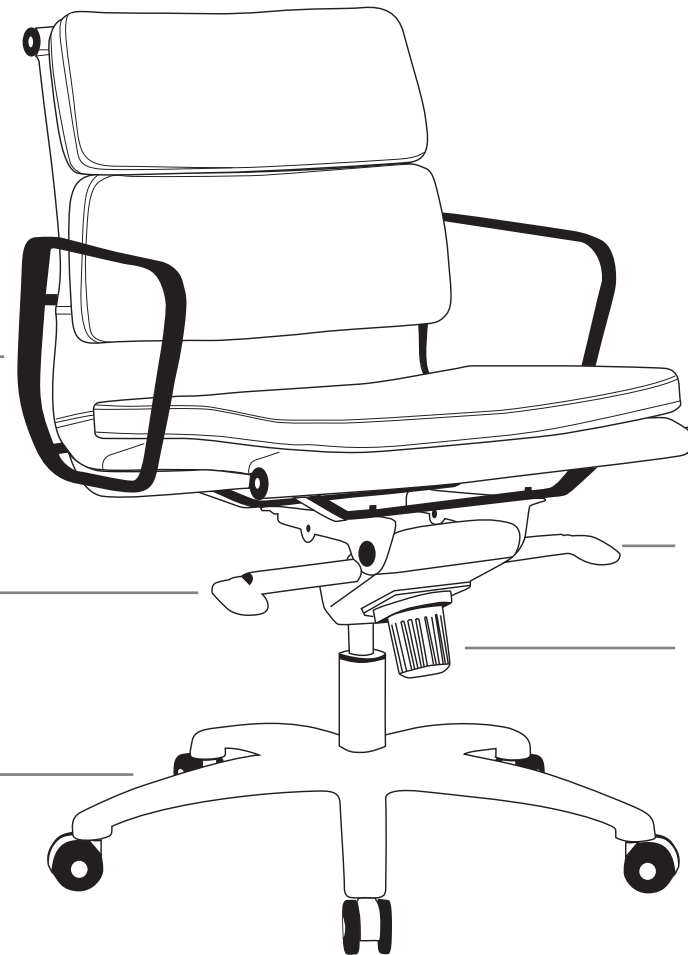

R6 EXECUTIVE SEATING

FLASH

FEATURES

FLEX1H/ FLEX1L

- » Adjustable seat height
- » Adjustable seat and back angle
- » Adjustable weight tension
- » Fixed arms
- » Available in high and low back
- » Knee tilt mechanism with 3 locking positions
- » 700mm aluminium base
- » Aluminium frame
- » Available in black leather only
- » Minor assembly required
- » Suitable for indoor use only
- » 5 year warranty
- » Weight limit is 120kg

FLVC1

- » Aluminium cantilever frame
- » Available in black leather only
- » Minor assembly required
- » Suitable for indoor use only
- » 5 year warranty
- » Weight limit is 120kg

INDOOR USE ONLY

X Do not use as a step ladder

FIXED ALUMINIUM ARMS

RIGHT LEVER

To adjust seat height

700MM ALUMINIUM 5 STAR BASE WITH CASTORS

Use soft tyred castors for tiles
Use hard tyred castors for carpet

FLEX1H

FLEX1L

FLVC1