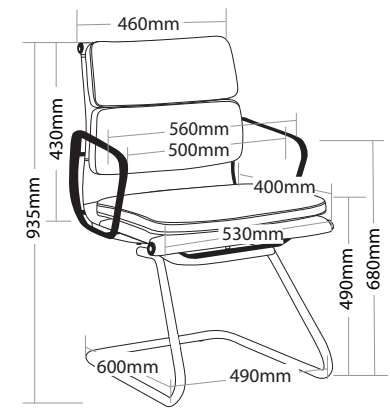

R6 EXECUTIVE SEATING

FLASH

FEATURES

FLEX1H/ FLEX1L

- » Adjustable seat height
- » Adjustable seat and back angle
- » Adjustable weight tension
- » Fixed arms
- » Available in high and low back
- » Knee tilt mechanism with 3 locking positions
- » 700mm aluminium base
- » Aluminium frame
- » Available in black leather only
- » Minor assembly required
- » Suitable for indoor use only
- » 5 year warranty
- » Weight limit is 120kg

FIXED ALUMINIUM ARMS

RIGHT LEVER

To adjust seat height

700MM ALUMINIUM 5 STAR BASE WITH CASTORS

Use soft tyred castors for tiles
Use hard tyred castors for carpet

FLEX1H

FLEX1L

FLVC1

FLASH EXECUTIVE SEATING

FLEX1H

FLEX1L

FLVC1