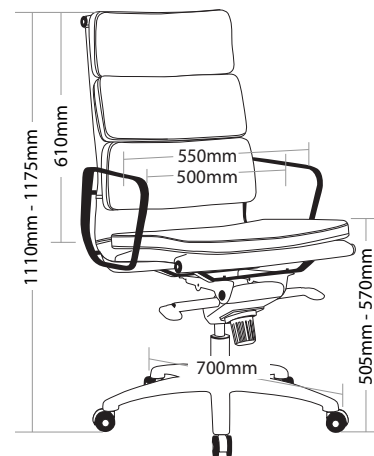

R6 EXECUTIVE SEATING

FLASH

FEATURES

FLEX1H/ FLEX1L

- » Adjustable seat height
- » Adjustable seat and back angle
- » Adjustable weight tension
- » Fixed arms
- » Available in high and low back
- » Knee tilt mechanism with 3 locking positions
- » 700mm aluminium base
- » Aluminium frame
- » Available in black leather only
- » Minor assembly required
- » Suitable for indoor use only
- » 5 year warranty
- » Weight limit is 120kg

FLVC1

- » Aluminium cantilever frame
- » Available in black leather only
- » Minor assembly required
- » Suitable for indoor use only
- » 5 year warranty
- » Weight limit is 120kg

INDOOR USE ONLY

X Do not use as a step ladder

FIXED ALUMINIUM ARMS

RIGHT LEVER

To adjust seat height

700MM ALUMINIUM 5 STAR BASE WITH CASTORS

Use soft tyred castors for tiles
Use hard tyred castors for carpet

FLEX1H

FLEX1L

FLVC1