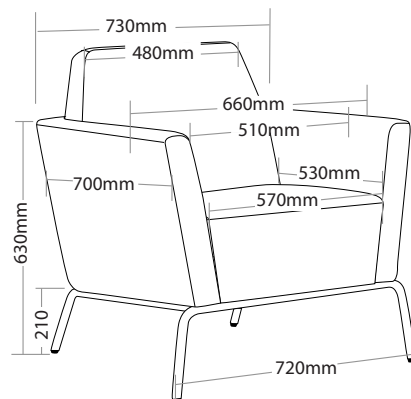

R10 SOFT SEATING

JADEN

FEATURES

- » Optional 1 or 2 seater
- » High density foam
- » Stainless steel frame
- » Solid timber inner frame
- » Available in black PU only
- » Minor assembly required
- » Suitable for indoor use only
- » 5 year structural warranty
- » Weight limit for 1 seater is 130kg
- » Weight limit for 2 seater is 260kg

INDOOR USE ONLY

✘ Do not use as a step ladder

HIGH DENSITY FOAM

SOLID TIMBER INNER FRAME

STAINLESS STEEL FRAME

Keep a permanent contact between base of chair and floor

JADEN-1

JADEN-2