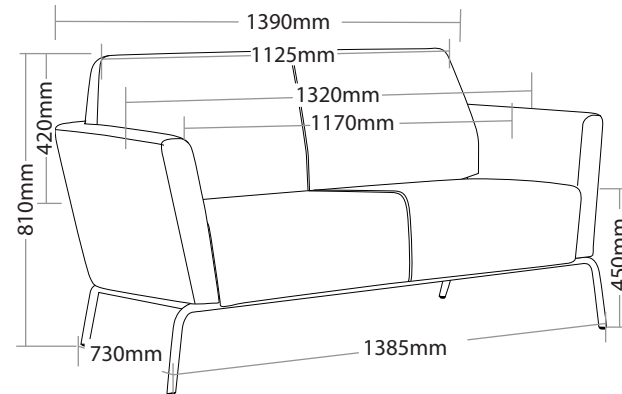

R10 SOFT SEATING

JADEN

FEATURES

- » Optional 1 or 2 seater
- » High density foam
- » Stainless steel frame
- » Solid timber inner frame
- » Available in black PU only
- » Minor assembly required
- » Suitable for indoor use only
- » 5 year structural warranty
- » Weight limit for 1 seater is 130kg
- » Weight limit for 2 seater is 260kg

INDOOR USE ONLY

✘ Do not use as a step ladder

HIGH DENSITY FOAM

SOLID TIMBER INNER FRAME

STAINLESS STEEL FRAME

Keep a permanent contact between base of chair and floor

JADEN-1

JADEN-2