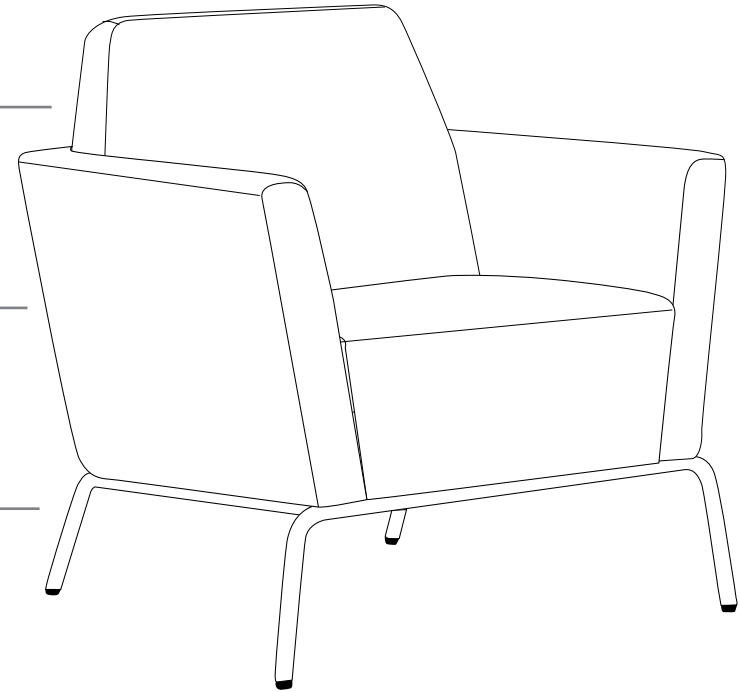

R10 SOFT SEATING

JADEN

FEATURES

- » Optional 1 or 2 seater
- » High density foam
- » Stainless steel frame
- » Solid timber inner frame
- » Available in black PU only
- » Minor assembly required
- » Suitable for indoor use only
- » 5 year structural warranty
- » Weight limit for 1 seater is 130kg
- » Weight limit for 2 seater is 260kg

INDOOR USE ONLY

✘ Do not use as a step ladder

HIGH DENSITY FOAM

SOLID TIMBER INNER FRAME

STAINLESS STEEL FRAME

Keep a permanent contact between base of chair and floor

JADEN-1

JADEN-2

JADEN SOFT SEATING

JADEN-1

JADEN-2