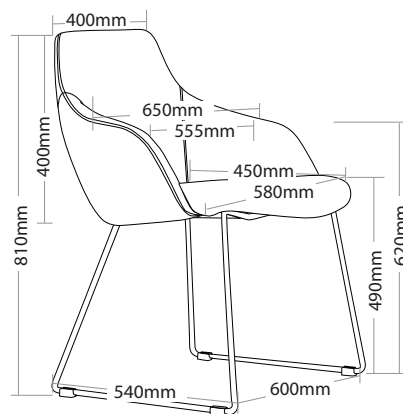

R9 BREAKOUT SEATING

OSCAR

FEATURES

- » High density foam
- » Sled base chrome frame
- » Plywood shell
- » Available in Sega charcoal and red only
- » Minor assembly required
- » Suitable for indoor use only
- » 5 year warranty
- » Weight limit is 130kg

COLOUR

INDOOR USE ONLY

✘ Do not use as a step ladder

PLYWOOD SHELL

HIGH DENSITY FOAM

SLED CHROME FRAME

Keep a permanent contact between base of chair and floor

OSCAR