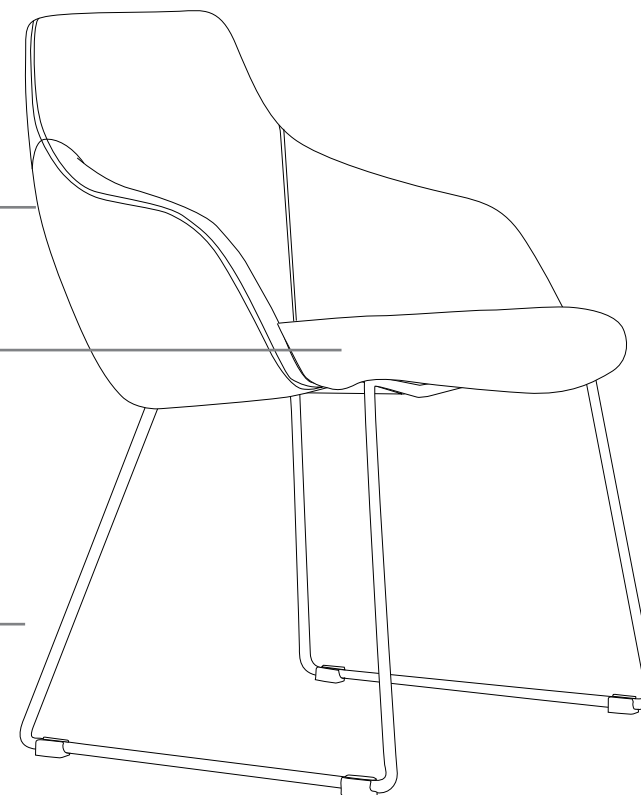

R9 BREAKOUT SEATING

OSCAR

FEATURES

- » High density foam
- » Sled base chrome frame
- » Plywood shell
- » Available in Sega charcoal and red only
- » Minor assembly required
- » Suitable for indoor use only
- » 5 year warranty
- » Weight limit is 130kg

COLOUR

INDOOR USE ONLY

✘ Do not use as a step ladder

PLYWOOD SHELL

HIGH DENSITY FOAM

SLED CHROME FRAME

Keep a permanent contact between base of chair and floor

OSCAR

OSCAR BREAKOUT SEATING

OSCAR-C

OSCAR-R

BACK VIEW