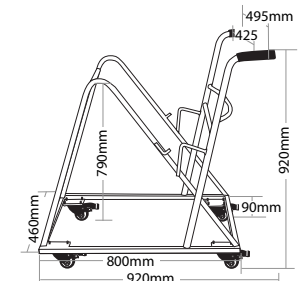

R7 HOSPITALITY SEATING

POD SLED

FEATURES

- » Optional arms
- » Optional tablet arm
- » Optional black metal trolley, easy to move when stacked
- » Optional 4 legs or sled base chrome frame
- » Available in beam seating
- » Stackable
  - » Maximum 13 chairs on trolley
  - » Maximum 5 chairs on floor
  - » Not stackable with arms or tablet arms
- » Plastic under pan
- » Available in black, red and white only
- » Suitable for indoor use only
- » 4 year warranty
- » Weight limit is 120kg

COLOUR

INDOOR USE ONLY

✗ Do not use as a step ladder

STACKABLE

PLASTIC UNDER PAN

SLED FRAME

Keep a permanent contact between base of chair and floor

POD-TRL