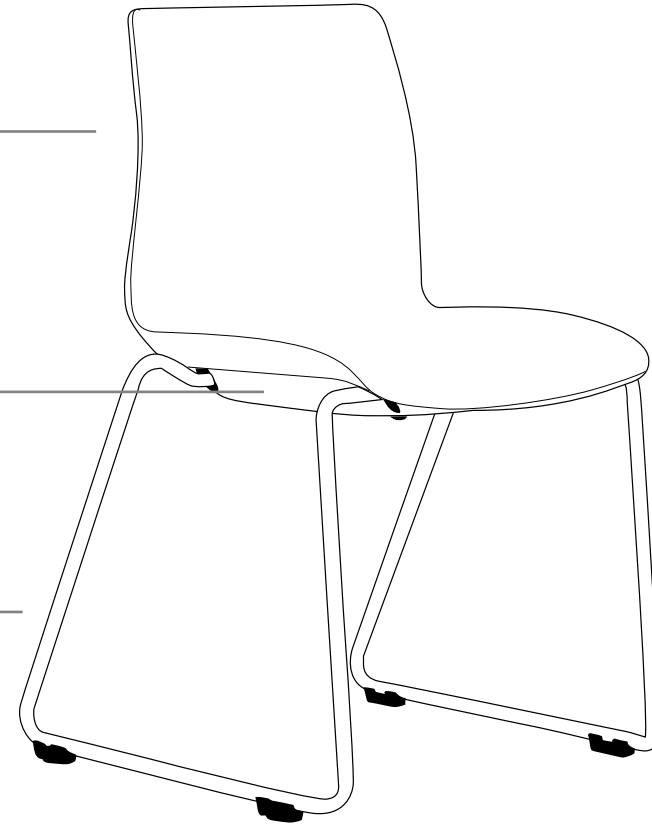

POD 4 LEGS

FEATURES

- » Optional arms
- » Optional tablet arm
- » Optional stool
- » Optional black metal trolley, easy to move when stacked
- » Optional 4 legs or sled base chrome frame
- » Available in beam seating
- » Stackable
 - » Maximum 13 chairs on trolley
 - » Maximum 5 chairs on floor
 - » Maximum 3 chairs with stool or arms
 - » Not stackable with tablet arms
- » Plastic under pan
- » Available in black, red and white only
- » Suitable for indoor use only
- » 4 year warranty
- » Weight limit is 120kg

COLOUR

B-Black R-Red W-White

INDOOR USE ONLY

✗ Do not use as a step ladder

STACKABLE

PLASTIC UNDER PAN

4 LEGS FRAME

Keep a permanent contact between base of chair and floor

POD-4WT

POD-STW

POD-STB

POD-TRL

R7 HOSPITALITY SEATING

POD SLED

FEATURES

- » Optional arms
- » Optional tablet arm
- » Optional black metal trolley, easy to move when stacked
- » Optional 4 legs or sled base chrome frame
- » Available in beam seating
- » Stackable
 - » Maximum 13 chairs on trolley
 - » Maximum 5 chairs on floor
 - » Not stackable with arms or tablet arms
- » Plastic under pan
- » Available in black, red and white only
- » Suitable for indoor use only
- » 4 year warranty
- » Weight limit is 120kg

COLOUR

INDOOR USE ONLY

✗ Do not use as a step ladder

STACKABLE

PLASTIC UNDER PAN

SLED FRAME

Keep a permanent contact between base of chair and floor

POD-S