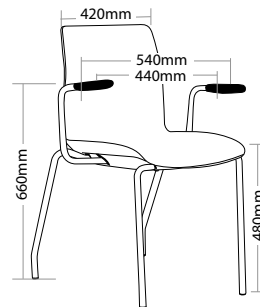

POD 4 LEGS

FEATURES

- » Optional arms
- » Optional tablet arm
- » Optional stool
- » Optional black metal trolley, easy to move when stacked
- » Optional 4 legs or sled base chrome frame
- » Available in beam seating
- » Stackable
 - » Maximum 13 chairs on trolley
 - » Maximum 5 chairs on floor
 - » Maximum 3 chairs with stool or arms
 - » Not stackable with tablet arms
- » Plastic under pan
- » Available in black, red and white only
- » Suitable for indoor use only
- » 4 year warranty
- » Weight limit is 120kg

COLOUR

B-Black R-Red W-White

INDOOR USE ONLY

✗ Do not use as a step ladder

STACKABLE

PLASTIC UNDER PAN

4 LEGS FRAME

Keep a permanent contact between base of chair and floor

POD-4

POD-4A

POD-4T

POD-ST

POD-TRL

POD 4 LEGS HOSPITALITY SEATING

POD-4B

POD-4RA

POD-4WT

POD-STW

POD-STB

POD-TRL

R7 HOSPITALITY SEATING

POD SLED

FEATURES

- » Optional arms
- » Optional tablet arm
- » Optional black metal trolley, easy to move when stacked
- » Optional 4 legs or sled base chrome frame
- » Available in beam seating
- » Stackable
 - » Maximum 13 chairs on trolley
 - » Maximum 5 chairs on floor
 - » Not stackable with arms or tablet arms
- » Plastic under pan
- » Available in black, red and white only
- » Suitable for indoor use only
- » 4 year warranty
- » Weight limit is 120kg