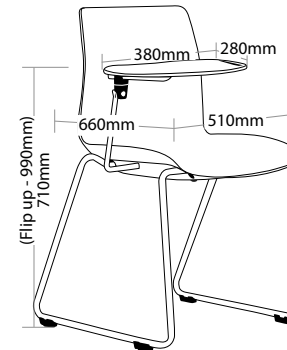

R7 HOSPITALITY SEATING

POD SLED

FEATURES

- » Optional arms
- » Optional tablet arm
- » Optional black metal trolley, easy to move when stacked
- » Optional 4 legs or sled base chrome frame
- » Available in beam seating
- » Stackable
  - » Maximum 13 chairs on trolley
  - » Maximum 5 chairs on floor
  - » Not stackable with arms or tablet arms
- » Plastic under pan
- » Available in black, red and white only
- » Suitable for indoor use only
- » 4 year warranty
- » Weight limit is 120kg

COLOUR

INDOOR USE ONLY

✗ Do not use as a step ladder

STACKABLE

PLASTIC UNDER PAN

SLED FRAME

Keep a permanent contact between base of chair and floor

POD-ST