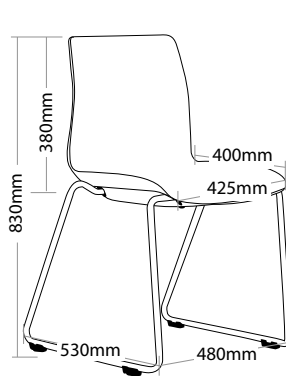

POD-4WT

POD-STW

POD-STB

POD-TRL

R7 HOSPITALITY SEATING

POD SLED

FEATURES

- » Optional arms
- » Optional tablet arm
- » Optional black metal trolley, easy to move when stacked
- » Optional 4 legs or sled base chrome frame
- » Available in beam seating
- » Stackable
 - » Maximum 13 chairs on trolley
 - » Maximum 5 chairs on floor
 - » Not stackable with arms or tablet arms
- » Plastic under pan
- » Available in black, red and white only
- » Suitable for indoor use only
- » 4 year warranty
- » Weight limit is 120kg

COLOUR

INDOOR USE ONLY

✗ Do not use as a step ladder

STACKABLE

PLASTIC UNDER PAN

SLED FRAME

Keep a permanent contact between base of chair and floor

POD-S

POD-SA

POD-ST

POD-TRL

POD SLED HOSPITALITY SEATING

POD-SB

POD-SRA

POD-SWT

POD-TRL