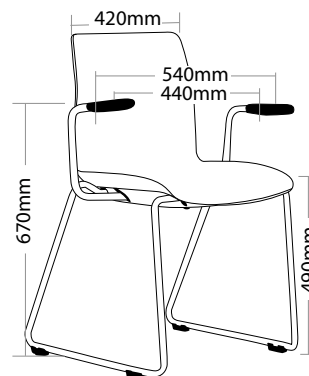

POD 4 LEGS

FEATURES

- » Optional arms
- » Optional tablet arm
- » Optional stool
- » Optional black metal trolley, easy to move when stacked
- » Optional 4 legs or sled base chrome frame
- » Available in beam seating
- » Stackable
 - » Maximum 13 chairs on trolley
 - » Maximum 5 chairs on floor
 - » Maximum 3 chairs with stool or arms
 - » Not stackable with tablet arms
- » Plastic under pan
- » Available in black, red and white only
- » Suitable for indoor use only
- » 4 year warranty
- » Weight limit is 120kg

POD-4WT

POD-STW

POD-STB

POD-TRL

R7 HOSPITALITY SEATING

POD SLED

FEATURES

- » Optional arms
- » Optional tablet arm
- » Optional black metal trolley, easy to move when stacked
- » Optional 4 legs or sled base chrome frame
- » Available in beam seating
- » Stackable
 - » Maximum 13 chairs on trolley
 - » Maximum 5 chairs on floor
 - » Not stackable with arms or tablet arms
- » Plastic under pan
- » Available in black, red and white only
- » Suitable for indoor use only
- » 4 year warranty
- » Weight limit is 120kg

COLOUR

INDOOR USE ONLY

✗ Do not use as a step ladder

STACKABLE

PLASTIC UNDER PAN

SLED FRAME

Keep a permanent contact between base of chair and floor

POD-S