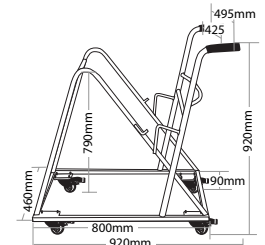

POD 4 LEGS

FEATURES

- » Optional arms
- » Optional tablet arm
- » Optional stool
- » Optional black metal trolley, easy to move when stacked
- » Optional 4 legs or sled base chrome frame
- » Available in beam seating
- » Stackable
 - » Maximum 13 chairs on trolley
 - » Maximum 5 chairs on floor
 - » Maximum 3 chairs with stool or arms
 - » Not stackable with tablet arms
- » Plastic under pan
- » Available in black, red and white only
- » Suitable for indoor use only
- » 4 year warranty
- » Weight limit is 120kg

COLOUR

B-Black R-Red W-White

INDOOR USE ONLY

✗ Do not use as a step ladder

STACKABLE

PLASTIC UNDER PAN

4 LEGS FRAME

Keep a permanent contact between base of chair and floor

POD-4

POD-4A

POD-4T

POD-ST

POD-TRL

POD 4 LEGS HOSPITALITY SEATING

POD-4B

POD-4RA

POD-4WT

POD-STW

POD-STB

POD-TRL

R7 HOSPITALITY SEATING

POD SLED

FEATURES

- » Optional arms
- » Optional tablet arm
- » Optional black metal trolley, easy to move when stacked
- » Optional 4 legs or sled base chrome frame
- » Available in beam seating
- » Stackable
 - » Maximum 13 chairs on trolley
 - » Maximum 5 chairs on floor
 - » Not stackable with arms or tablet arms
- » Plastic under pan
- » Available in black, red and white only
- » Suitable for indoor use only
- » 4 year warranty
- » Weight limit is 120kg