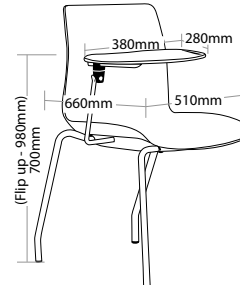

POD 4 LEGS

FEATURES

- » Optional arms
- » Optional tablet arm
- » Optional stool
- » Optional black metal trolley, easy to move when stacked
- » Optional 4 legs or sled base chrome frame
- » Available in beam seating
- » Stackable
  - » Maximum 13 chairs on trolley
  - » Maximum 5 chairs on floor
  - » Maximum 3 chairs with stool or arms
  - » Not stackable with tablet arms
- » Plastic under pan
- » Available in black, red and white only
- » Suitable for indoor use only
- » 4 year warranty
- » Weight limit is 120kg

COLOUR

B-Black R-Red W-White

INDOOR USE ONLY

✗ Do not use as a step ladder

STACKABLE

PLASTIC UNDER PAN

4 LEGS FRAME

Keep a permanent contact between base of chair and floor

POD-4T