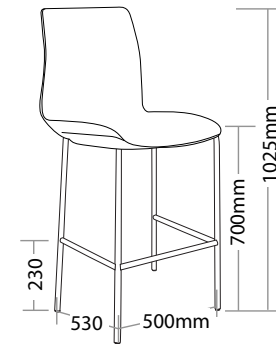

POD 4 LEGS

FEATURES

- » Optional arms
- » Optional tablet arm
- » Optional stool
- » Optional black metal trolley, easy to move when stacked
- » Optional 4 legs or sled base chrome frame
- » Available in beam seating
- » Stackable
 - » Maximum 13 chairs on trolley
 - » Maximum 5 chairs on floor
 - » Maximum 3 chairs with stool or arms
 - » Not stackable with tablet arms
- » Plastic under pan
- » Available in black, red and white only
- » Suitable for indoor use only
- » 4 year warranty
- » Weight limit is 120kg

COLOUR

B-Black R-Red W-White

INDOOR USE ONLY

✗ Do not use as a step ladder

STACKABLE

PLASTIC UNDER PAN

4 LEGS FRAME

Keep a permanent contact between base of chair and floor

POD-4

POD-4A

POD-4T

POD-ST

POD-TRL

POD 4 LEGS HOSPITALITY SEATING

POD-4B

POD-4RA

POD-4WT

POD-STW

POD-STB

POD-TRL

R7 HOSPITALITY SEATING

POD SLED

FEATURES

- » Optional arms
- » Optional tablet arm
- » Optional black metal trolley, easy to move when stacked
- » Optional 4 legs or sled base chrome frame
- » Available in beam seating
- » Stackable
 - » Maximum 13 chairs on trolley
 - » Maximum 5 chairs on floor
 - » Not stackable with arms or tablet arms
- » Plastic under pan
- » Available in black, red and white only
- » Suitable for indoor use only
- » 4 year warranty
- » Weight limit is 120kg