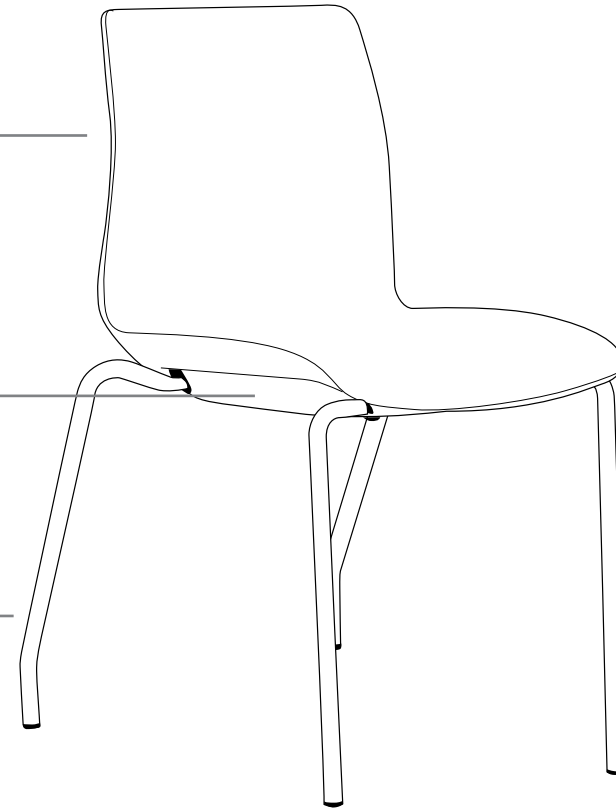

POD 4 LEGS

FEATURES

- » Optional arms
- » Optional tablet arm
- » Optional stool
- » Optional black metal trolley, easy to move when stacked
- » Optional 4 legs or sled base chrome frame
- » Available in beam seating
- » Stackable
 - » Maximum 13 chairs on trolley
 - » Maximum 5 chairs on floor
 - » Maximum 3 chairs with stool or arms
 - » Not stackable with tablet arms
- » Plastic under pan
- » Available in black, red and white only
- » Suitable for indoor use only
- » 4 year warranty
- » Weight limit is 120kg

COLOUR

B-Black R-Red W-White

INDOOR USE ONLY

✗ Do not use as a step ladder

STACKABLE

PLASTIC UNDER PAN

4 LEGS FRAME

Keep a permanent contact between base of chair and floor

POD-4

POD-4A

POD-4T

POD-ST

POD-TRL

POD 4 LEGS HOSPITALITY SEATING

POD-4B

POD-4RA

POD-4WT

POD-STW

POD-STB

POD-TRL

R7 HOSPITALITY SEATING

POD SLED

FEATURES

- » Optional arms
- » Optional tablet arm
- » Optional black metal trolley, easy to move when stacked
- » Optional 4 legs or sled base chrome frame
- » Available in beam seating
- » Stackable
 - » Maximum 13 chairs on trolley
 - » Maximum 5 chairs on floor
 - » Not stackable with arms or tablet arms
- » Plastic under pan
- » Available in black, red and white only
- » Suitable for indoor use only
- » 4 year warranty
- » Weight limit is 120kg