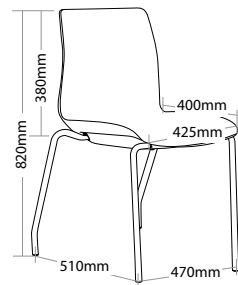

POD 4 LEGS

FEATURES

- » Optional arms
- » Optional tablet arm
- » Optional stool
- » Optional black metal trolley, easy to move when stacked
- » Optional 4 legs or sled base chrome frame
- » Available in beam seating
- » Stackable
 - » Maximum 13 chairs on trolley
 - » Maximum 5 chairs on floor
 - » Maximum 3 chairs with stool or arms
 - » Not stackable with tablet arms
- » Plastic under pan
- » Available in black, red and white only
- » Suitable for indoor use only
- » 4 year warranty
- » Weight limit is 120kg

COLOUR

B-Black R-Red W-White

INDOOR USE ONLY

✗ Do not use as a step ladder

STACKABLE

PLASTIC UNDER PAN

4 LEGS FRAME

Keep a permanent contact between base of chair and floor

POD-4

POD-4A

POD-4T

POD-ST

POD-TRL

POD 4 LEGS HOSPITALITY SEATING

POD-4B

POD-4RA

POD-4WT

POD-STW

POD-STB

POD-TRL

R7 HOSPITALITY SEATING

POD SLED

FEATURES

- » Optional arms
- » Optional tablet arm
- » Optional black metal trolley, easy to move when stacked
- » Optional 4 legs or sled base chrome frame
- » Available in beam seating
- » Stackable
 - » Maximum 13 chairs on trolley
 - » Maximum 5 chairs on floor
 - » Not stackable with arms or tablet arms
- » Plastic under pan
- » Available in black, red and white only
- » Suitable for indoor use only
- » 4 year warranty
- » Weight limit is 120kg