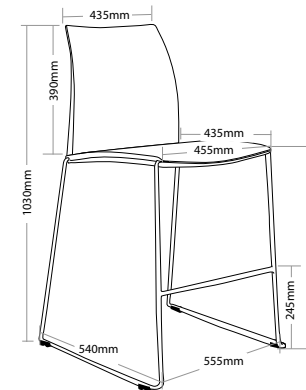

VINN

FEATURES

- » Optional plastic or mesh back
- » Optional arms, tablet arm or stool
- » Optional black metal trolley, easy to move when stacked
- » Available in beam seating
- » Stackable
 - » Maximum 13 chairs on trolley
 - » Maximum 5 chairs on floor
 - » Maximum 3 chairs with stools or arms
- » Not stackable with tablet arms or stool with arms
- » Linkable except with tablet arms or arms
- » Chrome finish
- » Black plastic
- » Plastic under pan
- » Solid steel sled base frame
- » Available in black only
- » Suitable for indoor use only
- » 4 year warranty
- » Weight limit is 120kg

INDOOR USE ONLY

✗ Do not use as a step ladder

STACKABLE
PLASTIC UNDER PAN

SOLID STEEL SLED BASE FRAME
Keep a permanent contact between base of chair and floor

VINN-B

VINN-BA

VINN-BT

VINN-B-ST

VINN-TRL

VINN HOSPITALITY SEATING

VINN-B

VINN-BA

VINN-BT

VINN-B-ST

VINN-B-STA

VINN-TRL

VINN MESH

FEATURES

- » Optional plastic or mesh back
- » Optional arms, tablet arm or stool
- » Optional black metal trolley, easy to move when stacked
- » Available in beam seating
- » Stackable
 - » Maximum 13 chairs on trolley
 - » Maximum 5 chairs on floor
 - » Maximum 3 chairs with stools or arms
- » Not stackable with tablet arms or stool with arms
- » Linkable except with tablet arms or arms
- » Chrome finish
- » Black plastic
- » Plastic under pan
- » Solid steel sled base frame
- » Available in black only
- » Suitable for indoor use only
- » 4 year warranty
- » Weight limit is 120kg