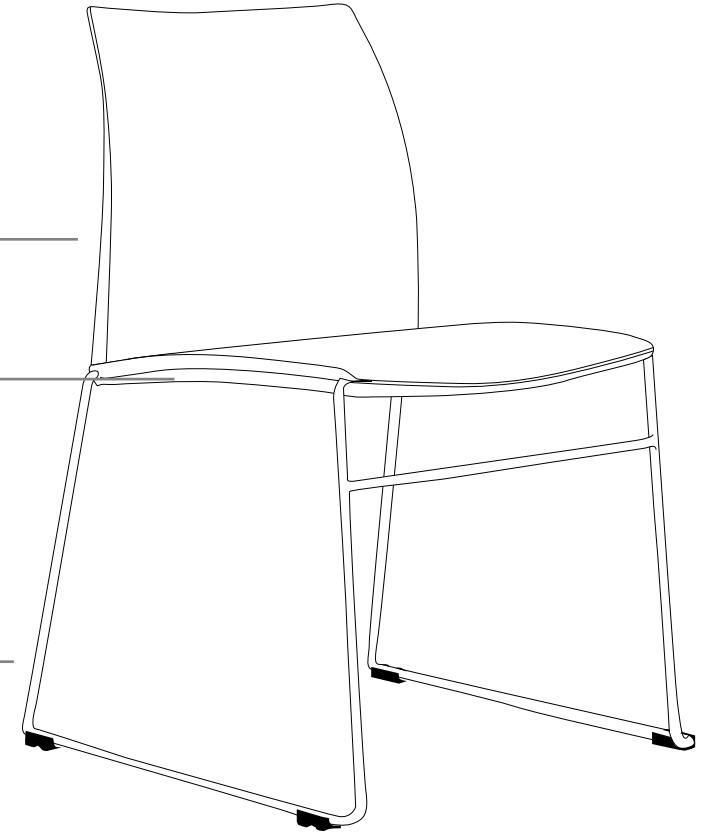

VINN

FEATURES

- » Optional plastic or mesh back
- » Optional arms, tablet arm or stool
- » Optional black metal trolley, easy to move when stacked
- » Available in beam seating
- » Stackable
 - » Maximum 13 chairs on trolley
 - » Maximum 5 chairs on floor
 - » Maximum 3 chairs with stools or arms
- » Not stackable with tablet arms or stool with arms
- » Linkable except with tablet arms or arms
- » Chrome finish
- » Black plastic
- » Plastic under pan
- » Solid steel sled base frame
- » Available in black only
- » Suitable for indoor use only
- » 4 year warranty
- » Weight limit is 120kg

INDOOR USE ONLY

✗ Do not use as a step ladder

STACKABLE
PLASTIC UNDER PAN

SOLID STEEL SLED BASE FRAME
Keep a permanent contact between base of chair and floor

VINN-B

VINN-BA

VINN-BT

VINN-B-ST

VINN-TRL

VINN HOSPITALITY SEATING

VINN-B

VINN-BA

VINN-BT

VINN-B-ST

VINN-B-STA

VINN-TRL

VINN MESH

FEATURES

- » Optional plastic or mesh back
- » Optional arms, tablet arm or stool
- » Optional black metal trolley, easy to move when stacked
- » Available in beam seating
- » Stackable
 - » Maximum 13 chairs on trolley
 - » Maximum 5 chairs on floor
 - » Maximum 3 chairs with stools or arms
- » Not stackable with tablet arms or stool with arms
- » Linkable except with tablet arms or arms
- » Chrome finish
- » Black plastic
- » Plastic under pan
- » Solid steel sled base frame
- » Available in black only
- » Suitable for indoor use only
- » 4 year warranty
- » Weight limit is 120kg