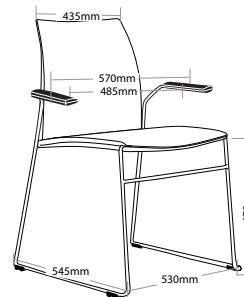

VINN

FEATURES

- » Optional plastic or mesh back
- » Optional arms, tablet arm or stool
- » Optional black metal trolley, easy to move when stacked
- » Available in beam seating
- » Stackable
 - » Maximum 13 chairs on trolley
 - » Maximum 5 chairs on floor
 - » Maximum 3 chairs with stools or arms
- » Not stackable with tablet arms or stool with arms
- » Linkable except with tablet arms or arms
- » Chrome finish
- » Black plastic
- » Plastic under pan
- » Solid steel sled base frame
- » Available in black only
- » Suitable for indoor use only
- » 4 year warranty
- » Weight limit is 120kg

INDOOR USE ONLY

✗ Do not use as a step ladder

STACKABLE
PLASTIC UNDER PAN

SOLID STEEL SLED BASE FRAME
Keep a permanent contact between base of chair and floor

VINN-B

VINN-BA

VINN-BT

VINN-B-ST

VINN-TRL

VINN HOSPITALITY SEATING

VINN-B

VINN-BA

VINN-BT

VINN-B-ST

VINN-B-STA

VINN-TRL

VINN MESH

FEATURES

- » Optional plastic or mesh back
- » Optional arms, tablet arm or stool
- » Optional black metal trolley, easy to move when stacked
- » Available in beam seating
- » Stackable
 - » Maximum 13 chairs on trolley
 - » Maximum 5 chairs on floor
 - » Maximum 3 chairs with stools or arms
- » Not stackable with tablet arms or stool with arms
- » Linkable except with tablet arms or arms
- » Chrome finish
- » Black plastic
- » Plastic under pan
- » Solid steel sled base frame
- » Available in black only
- » Suitable for indoor use only
- » 4 year warranty
- » Weight limit is 120kg