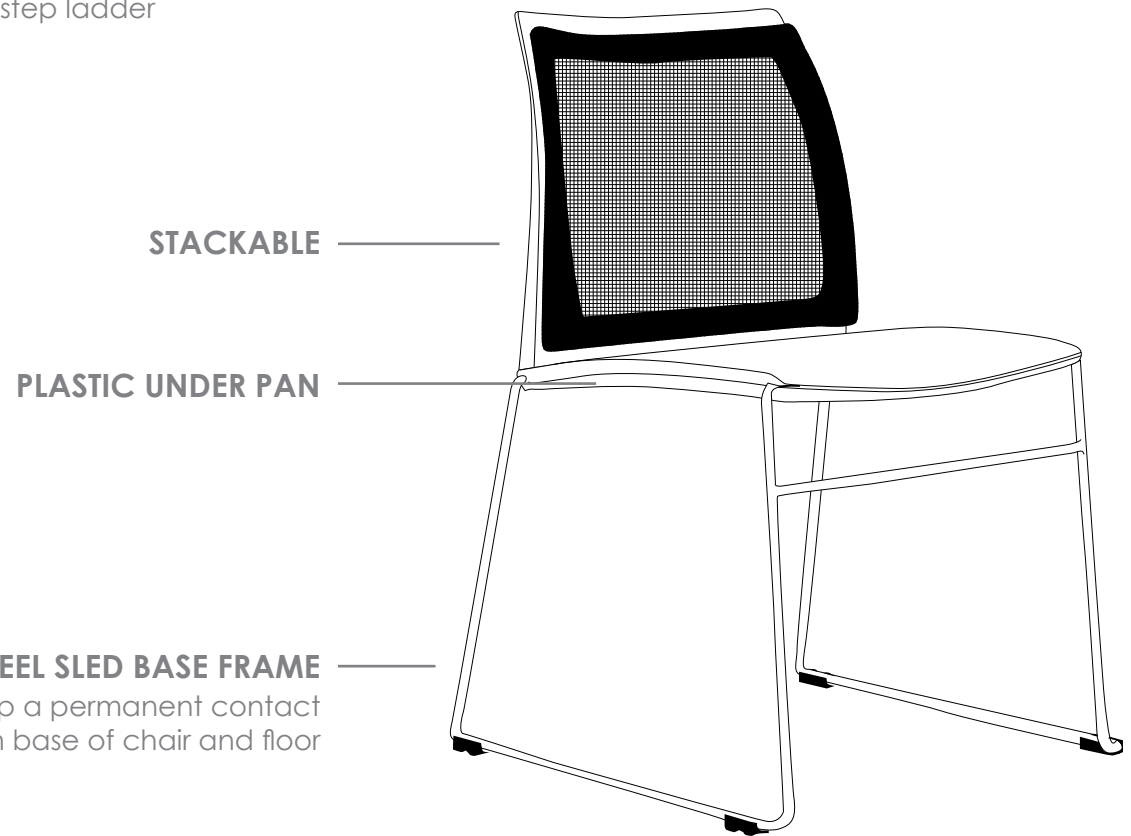

VINN

FEATURES

- » Optional plastic or mesh back
- » Optional arms, tablet arm or stool
- » Optional black metal trolley, easy to move when stacked
- » Available in beam seating
- » Stackable
 - » Maximum 13 chairs on trolley
 - » Maximum 5 chairs on floor
 - » Maximum 3 chairs with stools or arms
- » Not stackable with tablet arms or stool with arms
- » Linkable except with tablet arms or arms
- » Chrome finish
- » Black plastic
- » Plastic under pan
- » Solid steel sled base frame
- » Available in black only
- » Suitable for indoor use only
- » 4 year warranty
- » Weight limit is 120kg

VINN MESH

FEATURES

- » Optional plastic or mesh back
- » Optional arms, tablet arm or stool
- » Optional black metal trolley, easy to move when stacked
- » Available in beam seating
- » Stackable
 - » Maximum 13 chairs on trolley
 - » Maximum 5 chairs on floor
 - » Maximum 3 chairs with stools or arms
- » Not stackable with tablet arms or stool with arms
- » Linkable except with tablet arms or arms
- » Chrome finish
- » Black plastic
- » Plastic under pan
- » Solid steel sled base frame
- » Available in black only
- » Suitable for indoor use only
- » 4 year warranty
- » Weight limit is 120kg

INDOOR USE ONLY

✗ Do not use as a step ladder

SOLID STEEL SLED BASE FRAME
Keep a permanent contact between base of chair and floor

VINN MESH HOSPITALITY SEATING

VINN-MB

VINN-MBA

VINN-MBT

VINN-MB-ST