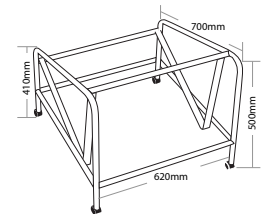

VINN

FEATURES

- » Optional plastic or mesh back
- » Optional arms, tablet arm or stool
- » Optional black metal trolley, easy to move when stacked
- » Available in beam seating
- » Stackable
 - » Maximum 13 chairs on trolley
 - » Maximum 5 chairs on floor
 - » Maximum 3 chairs with stools or arms
- » Not stackable with tablet arms or stool with arms
- » Linkable except with tablet arms or arms
- » Chrome finish
- » Black plastic
- » Plastic under pan
- » Solid steel sled base frame
- » Available in black only
- » Suitable for indoor use only
- » 4 year warranty
- » Weight limit is 120kg

INDOOR USE ONLY

✗ Do not use as a step ladder

STACKABLE
PLASTIC UNDER PAN

SOLID STEEL SLED BASE FRAME
Keep a permanent contact between base of chair and floor

VINN-B

VINN-BA

VINN-BT

VINN-B-ST

VINN-TRL

VINN HOSPITALITY SEATING

VINN-B

VINN-BA

VINN-BT

VINN-B-ST

VINN-B-STA

VINN-TRL

VINN MESH

FEATURES

- » Optional plastic or mesh back
- » Optional arms, tablet arm or stool
- » Optional black metal trolley, easy to move when stacked
- » Available in beam seating
- » Stackable
 - » Maximum 13 chairs on trolley
 - » Maximum 5 chairs on floor
 - » Maximum 3 chairs with stools or arms
- » Not stackable with tablet arms or stool with arms
- » Linkable except with tablet arms or arms
- » Chrome finish
- » Black plastic
- » Plastic under pan
- » Solid steel sled base frame
- » Available in black only
- » Suitable for indoor use only
- » 4 year warranty
- » Weight limit is 120kg