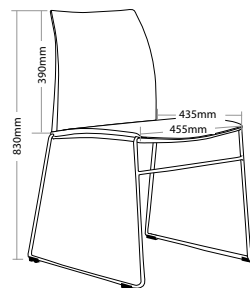

VINN

FEATURES

- » Optional plastic or mesh back
- » Optional arms, tablet arm or stool
- » Optional black metal trolley, easy to move when stacked
- » Available in beam seating
- » Stackable
 - » Maximum 13 chairs on trolley
 - » Maximum 5 chairs on floor
 - » Maximum 3 chairs with stools or arms
- » Not stackable with tablet arms or stool with arms
- » Linkable except with tablet arms or arms
- » Chrome finish
- » Black plastic
- » Plastic under pan
- » Solid steel sled base frame
- » Available in black only
- » Suitable for indoor use only
- » 4 year warranty
- » Weight limit is 120kg

INDOOR USE ONLY

✗ Do not use as a step ladder

STACKABLE
PLASTIC UNDER PAN

SOLID STEEL SLED BASE FRAME
Keep a permanent contact between base of chair and floor

VINN-B

VINN-BA

VINN-BT

VINN-B-ST

VINN MESH

FEATURES

- » Optional plastic or mesh back
- » Optional arms, tablet arm or stool
- » Optional black metal trolley, easy to move when stacked
- » Available in beam seating
- » Stackable
 - » Maximum 13 chairs on trolley
 - » Maximum 5 chairs on floor
 - » Maximum 3 chairs with stools or arms
- » Not stackable with tablet arms or stool with arms
- » Linkable except with tablet arms or arms
- » Chrome finish
- » Black plastic
- » Plastic under pan
- » Solid steel sled base frame
- » Available in black only
- » Suitable for indoor use only
- » 4 year warranty
- » Weight limit is 120kg