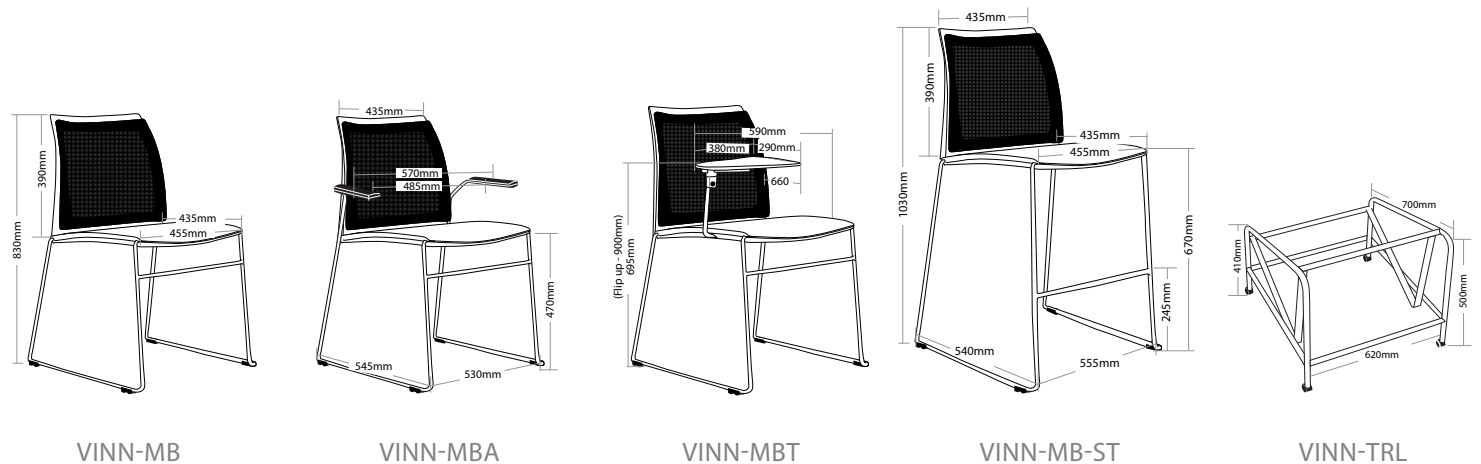

VINN

FEATURES

- » Optional plastic or mesh back
- » Optional arms, tablet arm or stool
- » Optional black metal trolley, easy to move when stacked
- » Available in beam seating
- » Stackable
 - » Maximum 13 chairs on trolley
 - » Maximum 5 chairs on floor
 - » Maximum 3 chairs with stools or arms
- » Not stackable with tablet arms or stool with arms
- » Linkable except with tablet arms or arms
- » Chrome finish
- » Black plastic
- » Plastic under pan
- » Solid steel sled base frame
- » Available in black only
- » Suitable for indoor use only
- » 4 year warranty
- » Weight limit is 120kg

VINN-TRL

VINN HOSPITALITY SEATING

VINN-B

VINN-BA

VINN-BT

VINN-B-ST

VINN-B-STA

VINN-TRL

VINN MESH

FEATURES

- » Optional plastic or mesh back
- » Optional arms, tablet arm or stool
- » Optional black metal trolley, easy to move when stacked
- » Available in beam seating
- » Stackable
 - » Maximum 13 chairs on trolley
 - » Maximum 5 chairs on floor
 - » Maximum 3 chairs with stools or arms
- » Not stackable with tablet arms or stool with arms
- » Linkable except with tablet arms or arms
- » Chrome finish
- » Black plastic
- » Plastic under pan
- » Solid steel sled base frame
- » Available in black only
- » Suitable for indoor use only
- » 4 year warranty
- » Weight limit is 120kg

INDOOR USE ONLY

✗ Do not use as a step ladder

SOLID STEEL SLED BASE FRAME
Keep a permanent contact between base of chair and floor

VINN MESH HOSPITALITY SEATING

VINN-MB

VINN-MBA

VINN-MBT

VINN-MB-ST