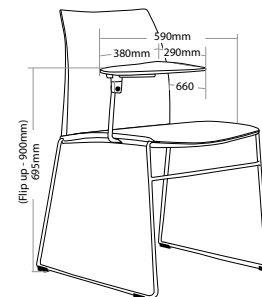

VINN

FEATURES

- » Optional plastic or mesh back
- » Optional arms, tablet arm or stool
- » Optional black metal trolley, easy to move when stacked
- » Available in beam seating
- » Stackable
 - » Maximum 13 chairs on trolley
 - » Maximum 5 chairs on floor
 - » Maximum 3 chairs with stools or arms
- » Not stackable with tablet arms or stool with arms
- » Linkable except with tablet arms or arms
- » Chrome finish
- » Black plastic
- » Plastic under pan
- » Solid steel sled base frame
- » Available in black only
- » Suitable for indoor use only
- » 4 year warranty
- » Weight limit is 120kg

INDOOR USE ONLY

✗ Do not use as a step ladder

STACKABLE
PLASTIC UNDER PAN

SOLID STEEL SLED BASE FRAME
Keep a permanent contact between base of chair and floor

VINN-B

VINN-BA

VINN-BT

VINN-B-ST

VINN-TRL

VINN HOSPITALITY SEATING

VINN-B

VINN-BA

VINN-BT

VINN-B-ST

VINN-B-STA

VINN-TRL

VINN MESH

FEATURES

- » Optional plastic or mesh back
- » Optional arms, tablet arm or stool
- » Optional black metal trolley, easy to move when stacked
- » Available in beam seating
- » Stackable
 - » Maximum 13 chairs on trolley
 - » Maximum 5 chairs on floor
 - » Maximum 3 chairs with stools or arms
- » Not stackable with tablet arms or stool with arms
- » Linkable except with tablet arms or arms
- » Chrome finish
- » Black plastic
- » Plastic under pan
- » Solid steel sled base frame
- » Available in black only
- » Suitable for indoor use only
- » 4 year warranty
- » Weight limit is 120kg